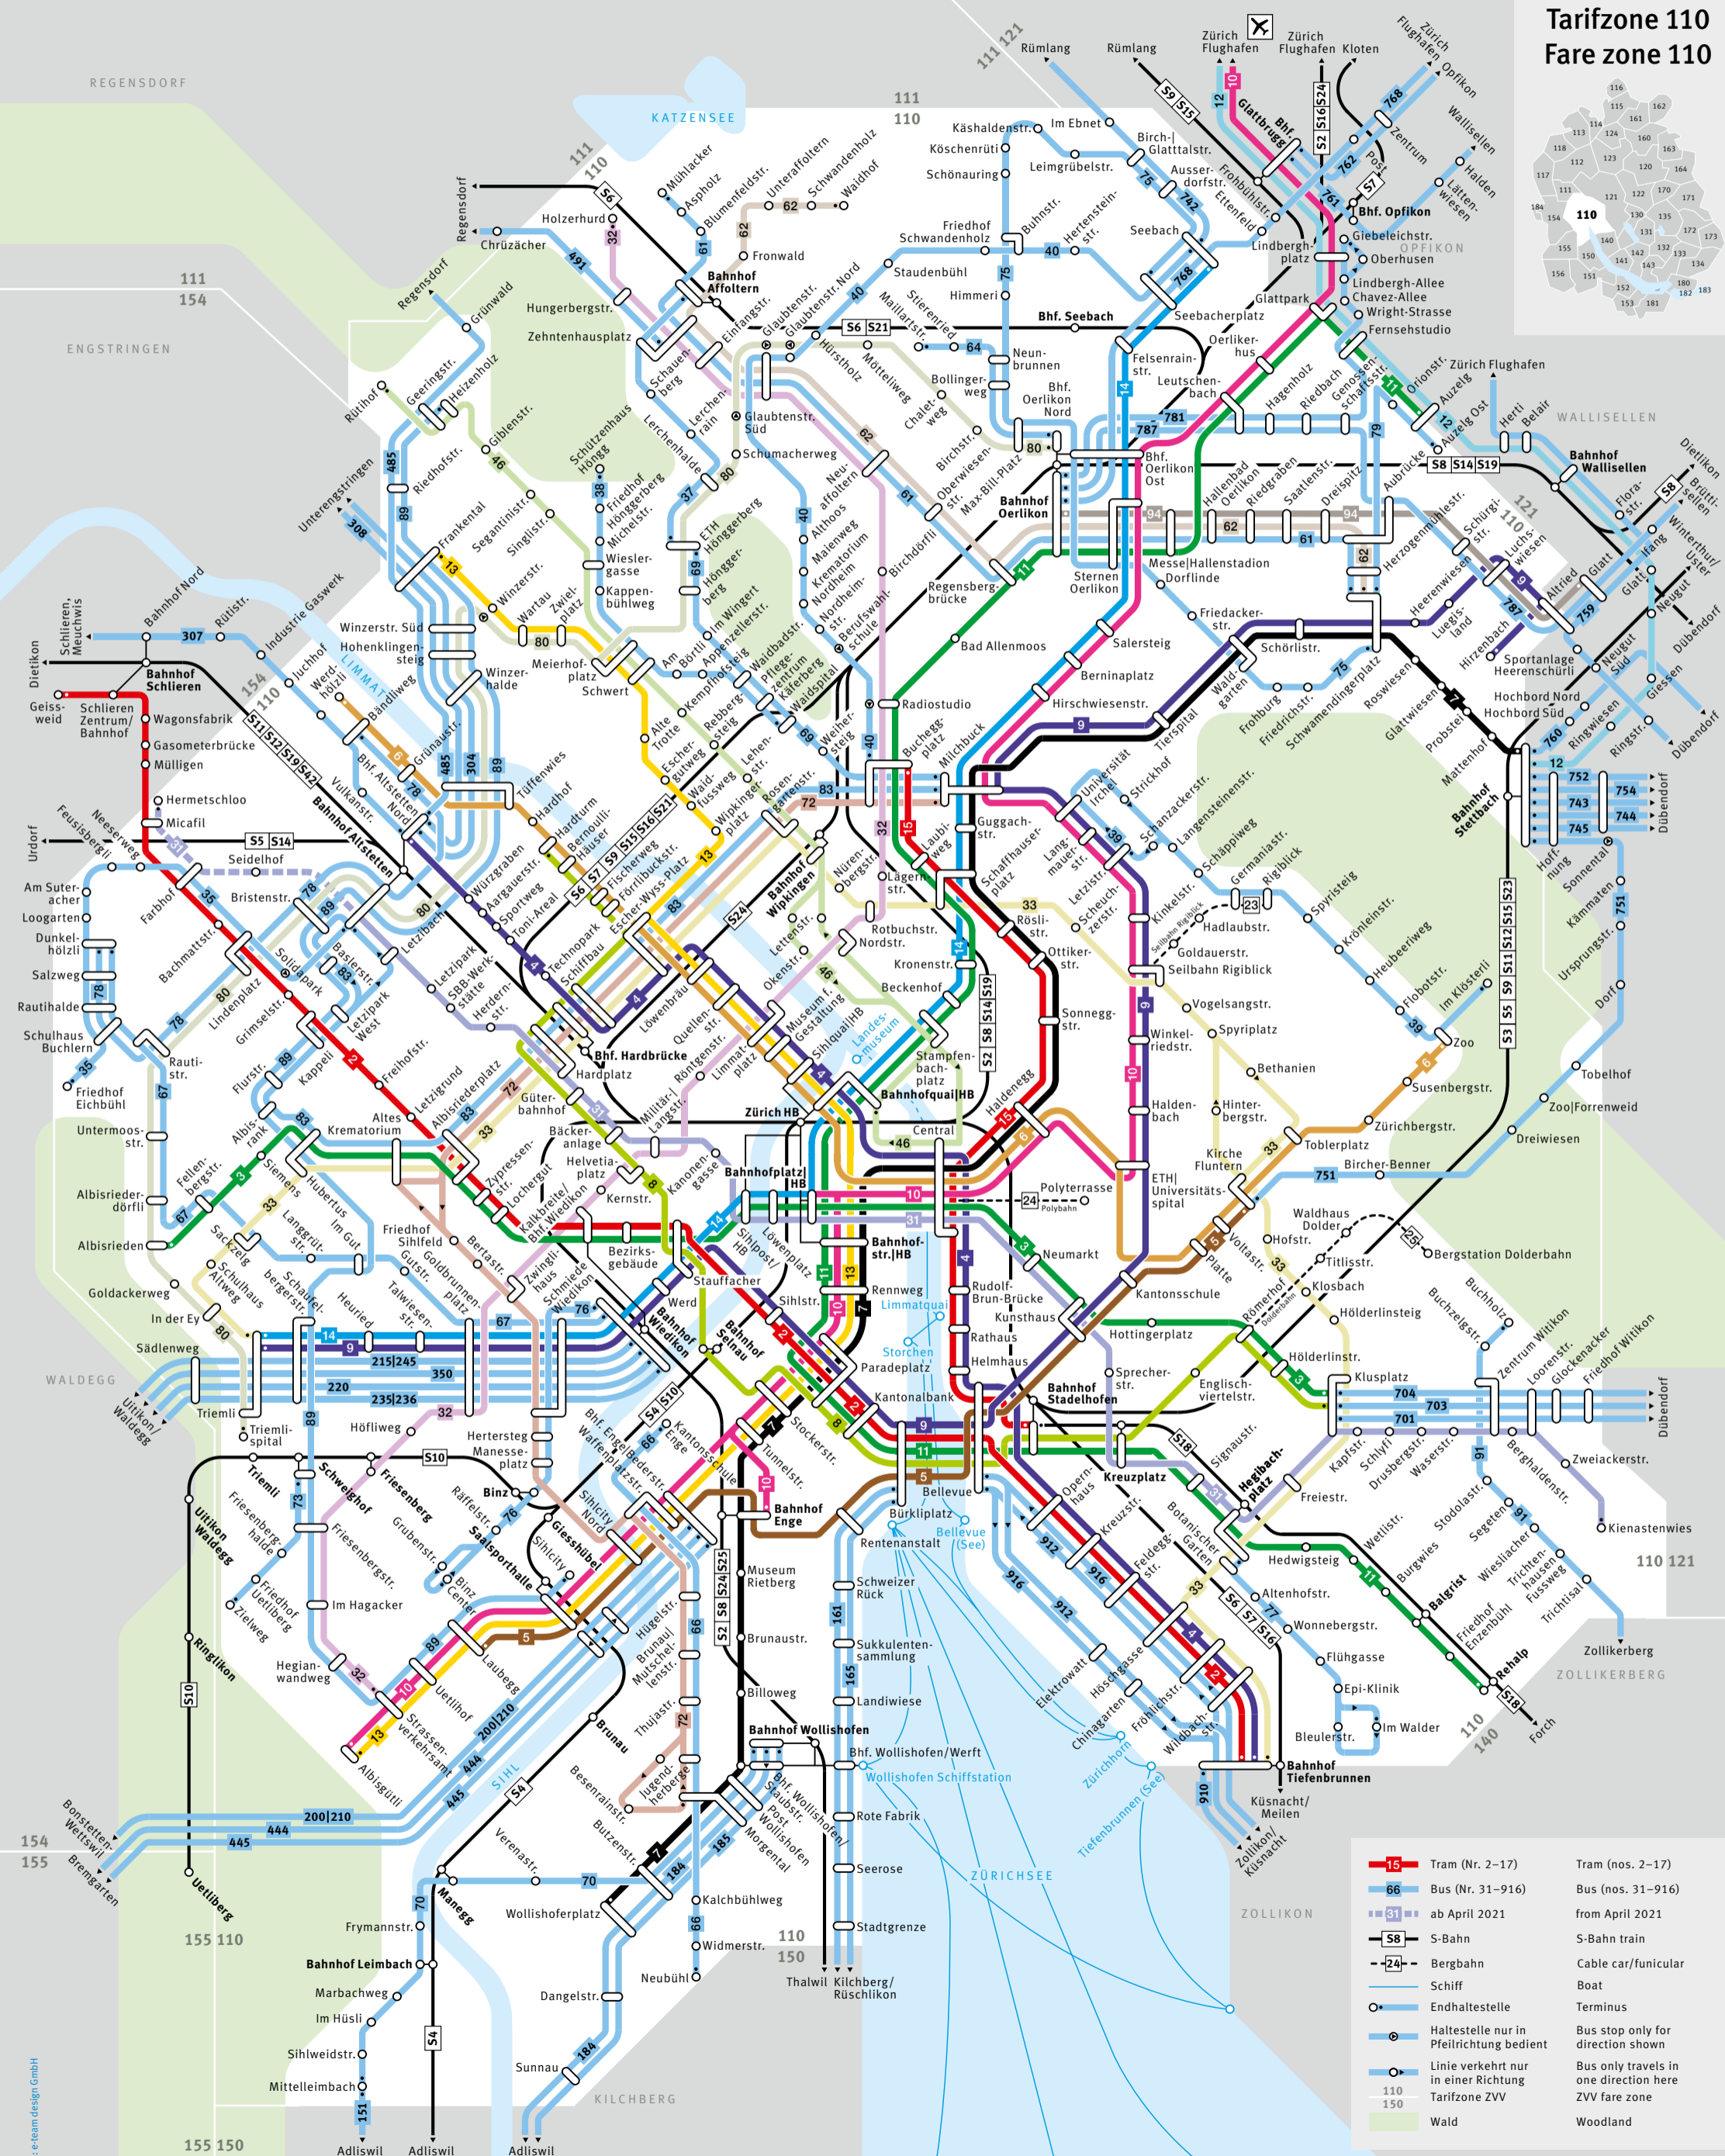

Tarifzone 110 Fare zone 110

- 15 Tram (Nr. 2–17) Tram (nos. 2–17)
- 66 Bus (Nr. 31–916) Bus (nos. 31–916)
- 31 ab April 2021 Bus (nos. 31–916) from April 2021
- 58 S-Bahn S-Bahn train
- 24 Bergbahn Cable car/funicular
- Schiff Boat
- Endhaltestelle Terminus
- Haltestelle nur in Pfeilrichtung bedient Bus stop only for direction shown
- Linie verkehrt nur in einer Richtung Bus only travels in one direction here
- 110 150 Tarifzone ZVV ZVV fare zone
- Wald Woodland